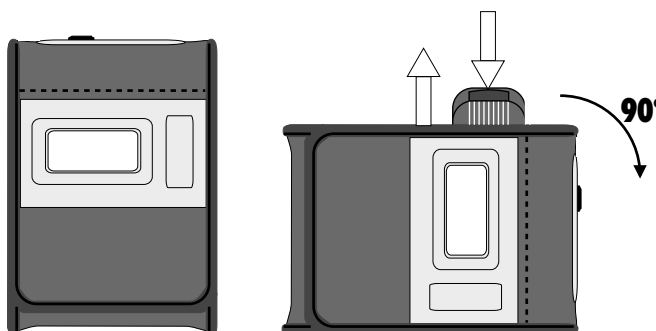

- A leather pouch
- A rotating clip fitting on belt.

Functioning

The pouch allows to carry a CO Metre® or CO Metre® Pro on the belt.

The rotary clip for belt has a double system of safety to avoid losing the device. Indeed, it is necessary to turn the pouch of 90 ° with regard to the clip and to press on the top button to be able to put or remove the pouch.

The transparent window allows to read the LCD screen and to use the possible buttons of command without removing the device from the pouch.

The ON OFF button is accessible without removing the device from the pouch.